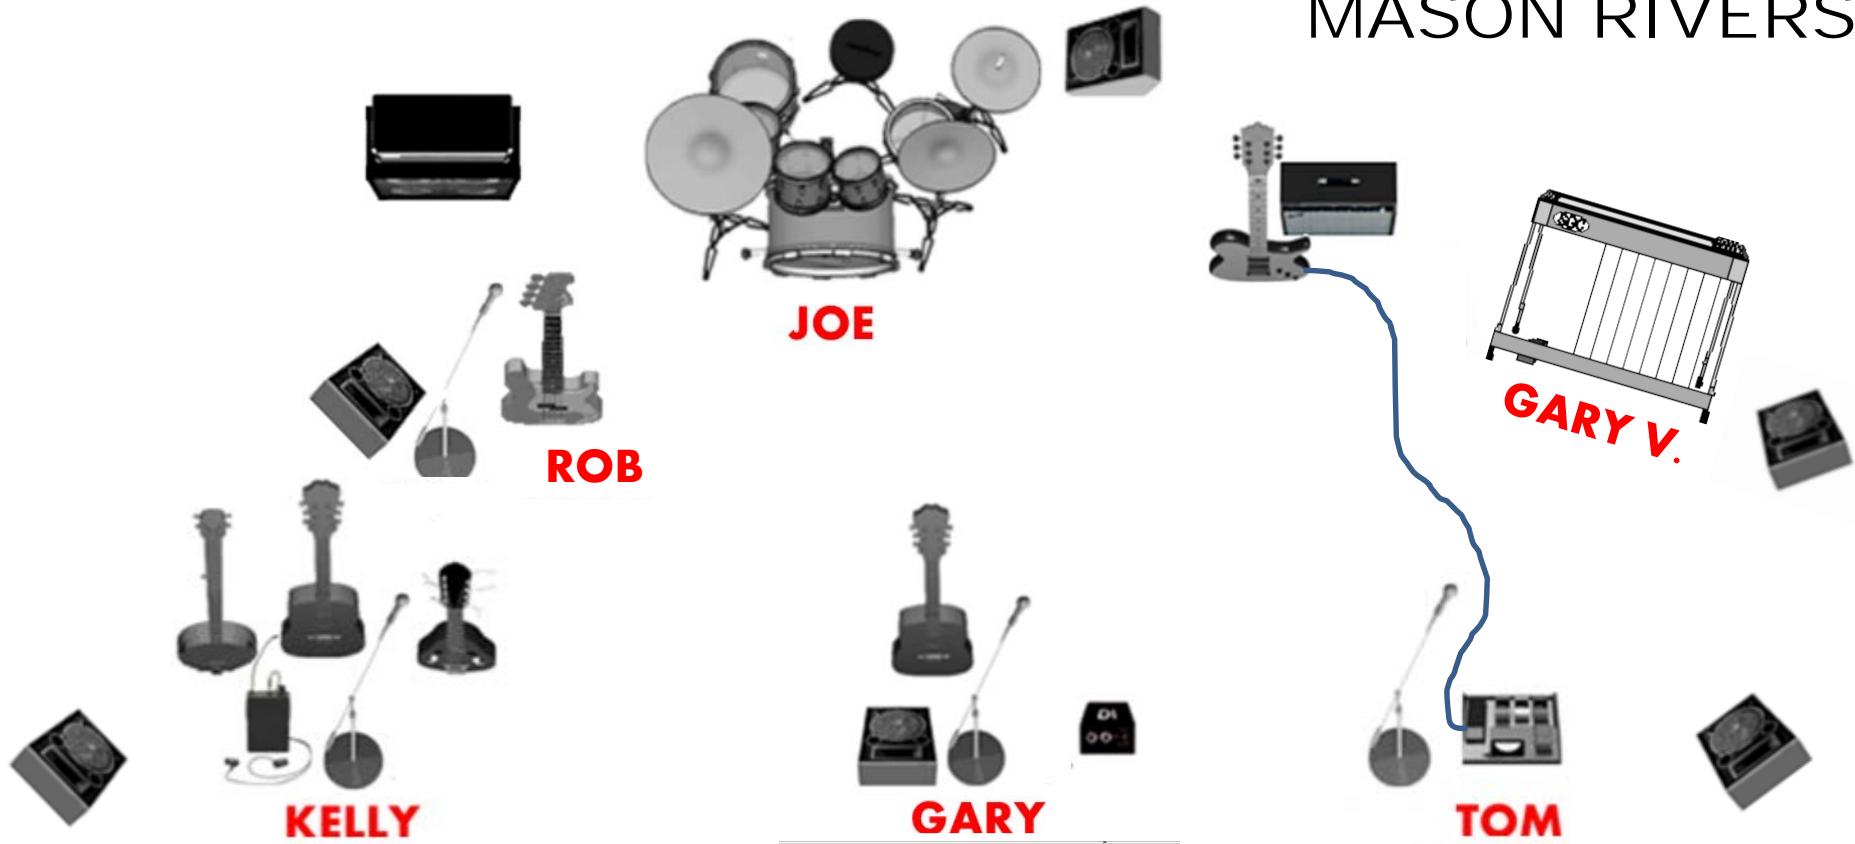

# MASON RIVERS

		MONITORS						NOTES
		TOM	GARY	KELLY	ROB	JOE	GARY V.	
<b>TOM</b>	Lead Guitar Vox	X				X	X	Can provide his own amp mic if desired
<b>GARY</b>	Acoustic Vox	X	X	X	X	X	X	Provides his own D.I. Provides his own Beta 58
<b>KELLY</b>	Acoustic Banjo Mandolin Vox	X	X	X		X	X	Provides her own D.I. on wireless unit Provides her own D.I. on wireless unit Provides her own D.I. on wireless unit Provides her own Beta 58
<b>ROB</b>	Bass Vox			X	X	X		D.I. on amp
<b>JOE</b>	Kick Snare Tom 1 / Rack Tom 2 / Floor Tom 3 / Floor	X	X			X		
<b>GARY V.</b>	Steel Guitar	X					X	Provides his own D.I. and personal monitor